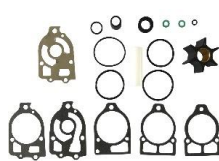

889984
Replaces: 47-89984T5 47-89984Q5
Sierra: 18-3217 **Mallory:** 9-48703
For: Mercury/Mariner 65 hp (4 cylinder) through V-6 outboards with short vane impellers and fits Mercruiser I/R/MR/Alpha drives (s/n 2495186-0D469858)